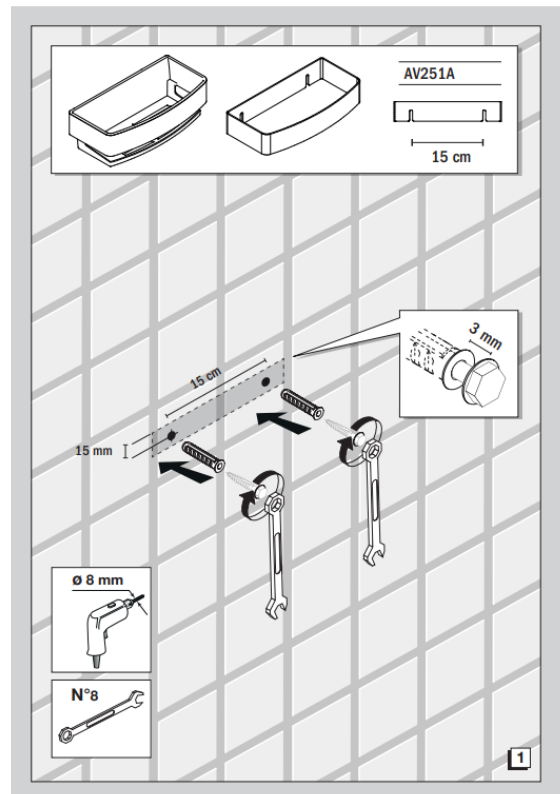

BASKET

Polished Stainless Steel - AV251A AL 08
Brushed Stainless Steel - AV251A NS 08

Basket with removable antibacterial basin.
Anti-slip and anti-UV basin

Proudly imported and distributed by
Gro Agencies Pty Ltd
Unit 2 / 37 Howe St, Osborne Park, WA, 6017
P 08 9446 3288 E info@groagencies.com.au W www.groagencies.com.au