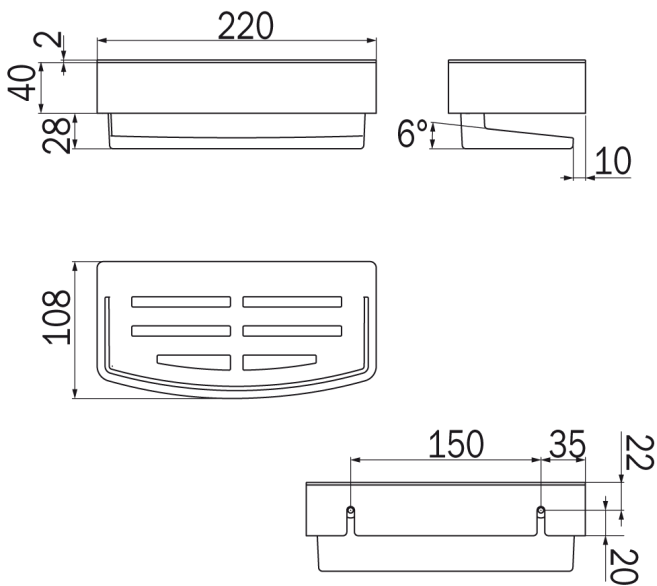

BASKET

Polished Stainless Steel - AV251A AL 08
Brushed Stainless Steel - AV251A NS 08

Basket with removable antibacterial basin.
Anti-slip and anti-UV basin

Proudly imported and distributed by
Gro Agencies Pty Ltd
Unit 2 / 37 Howe St, Osborne Park, WA, 6017
P 08 9446 3288 E info@groagencies.com.au W www.groagencies.com.au